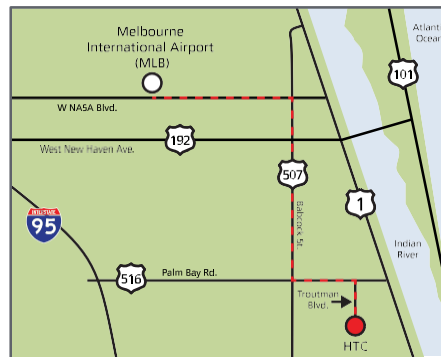

## DIRECTIONS & EVENT LOCATIONS

### from orlando international airport

(Travel Time: Approx. 1 hour)

- > From the Orlando Airport, take the Beachline Expressway (SR 528) East to I-95
- > Take I-95 South to Exit 176 (Palm Bay Rd.)
- > Turn left onto Palm Bay Rd. NE (Hwy. 516)
- > Turn right onto Troutman Blvd.

### from melbourne international airport

(Travel Time: Approx. 20 minutes)

- > Follow exit signs from airport to traffic light (NASA Blvd.)
- > Take a left onto W NASA Blvd.
- > Turn right onto Babcock St. NE (Hwy. 507)
- > Turn left onto Palm Bay Rd. NE (Hwy. 516)
- > Turn right onto Troutman Blvd.

### harris event locations

Harris technology center  
1395 troutman blvd, ne, palm bay, fl 32905

[harris.com/locations/palm-bay-0](http://harris.com/locations/palm-bay-0)

**HARRIS**® TECHNOLOGY TO CONNECT,  
INFORM AND PROTECT™