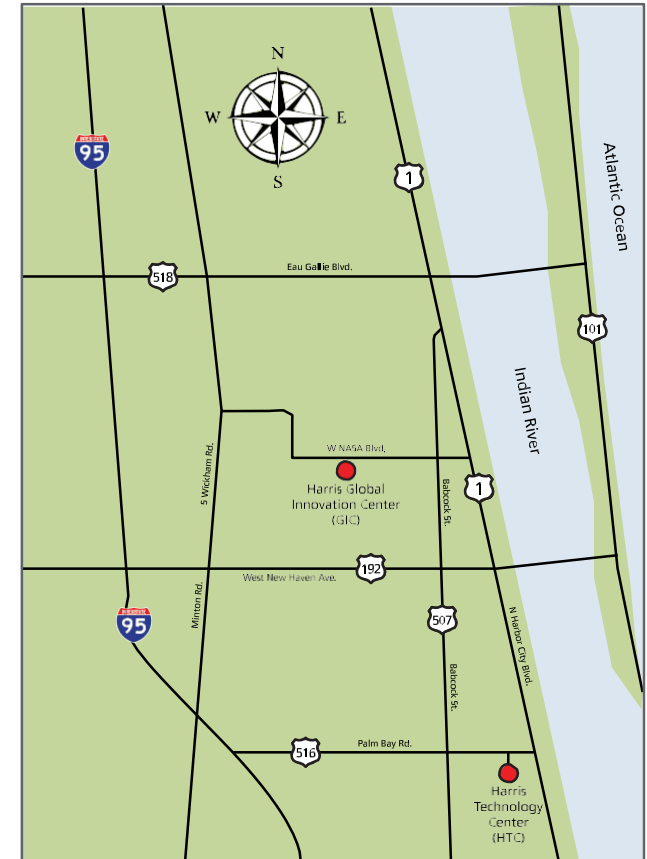

harris event locations

Harris technology center
1395 troutman blvd, ne, palm bay, fl 32905

harris.com/locations/palm-bay-0

HARRIS® TECHNOLOGY TO CONNECT,
INFORM AND PROTECT™

harris.com | [#harriscorp](https://twitter.com/harriscorp)