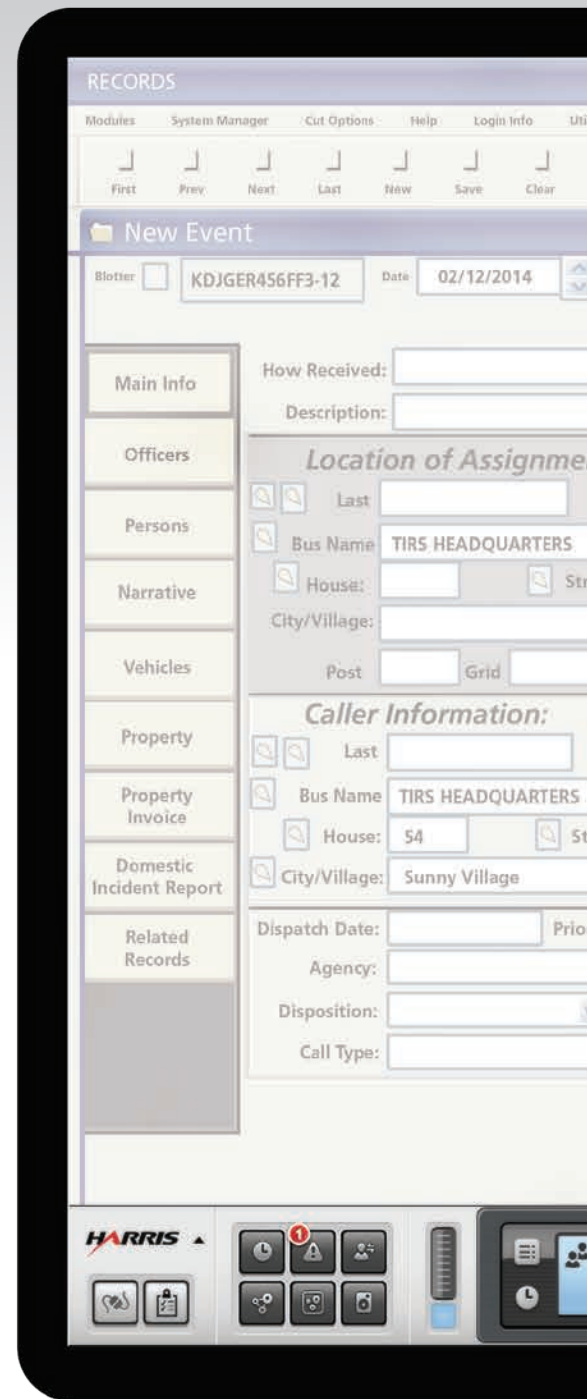

SYMPHONY™

A DISPATCH EXPERIENCE
LIKE NO OTHER —
BECAUSE IT'S YOURS

Customizable Interface

Puts most-used features where
dispatchers need them.

Patented Baton™ Technology

Provides a dockable
display of radio system
status and controls.

HARRIS® TECHNOLOGY TO CONNECT,
INFORM AND PROTECT™

harris.com | [#harriscorp](https://twitter.com/harriscorp)

CONDUCT DISPATCH YOUR WAY

A dispatch experience designed by you.

The Symphony full-screen application allows agencies to optimize the user interface to match their communication workflow. Symphony innovations like the Select Bar ensure that critical communications and features are always accessible, prominent and persistent.

Focus on what is important to you.

Customize your screen with multi-tabbed modules that let you assign audio to the headset and up to eight speakers, replay calls and handle emergency calls. All personalized just for you.

Place the Baton™ on any screen, anywhere.

Symphony's patented Baton technology extends the dispatch user interface to CAD terminals, allowing easy and full integration of LMR communications and CAD on a single monitor, mouse and keyboard.